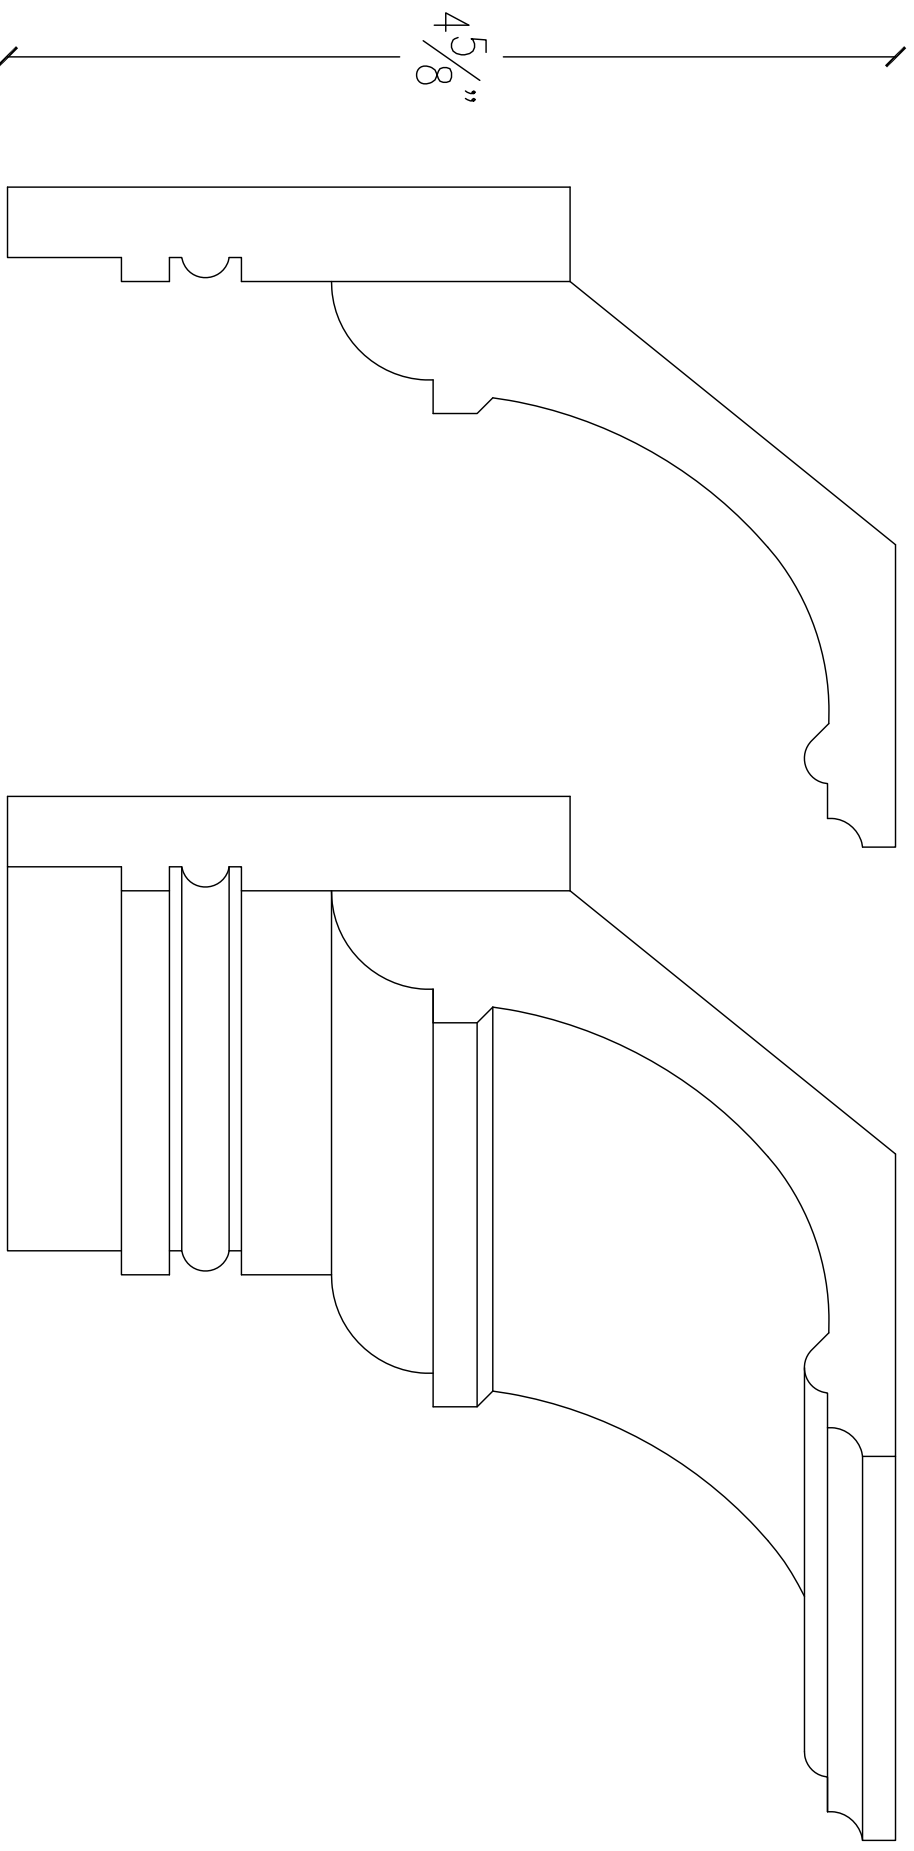

37/16"

SAW 3315 1-3/4" x 5-3/4"

Spiegel Architectural Woodworks	
FULL SCALE	APPROVED:
	Drawn by EAS
	Revised
SAW 3315	Drawing no. A-1