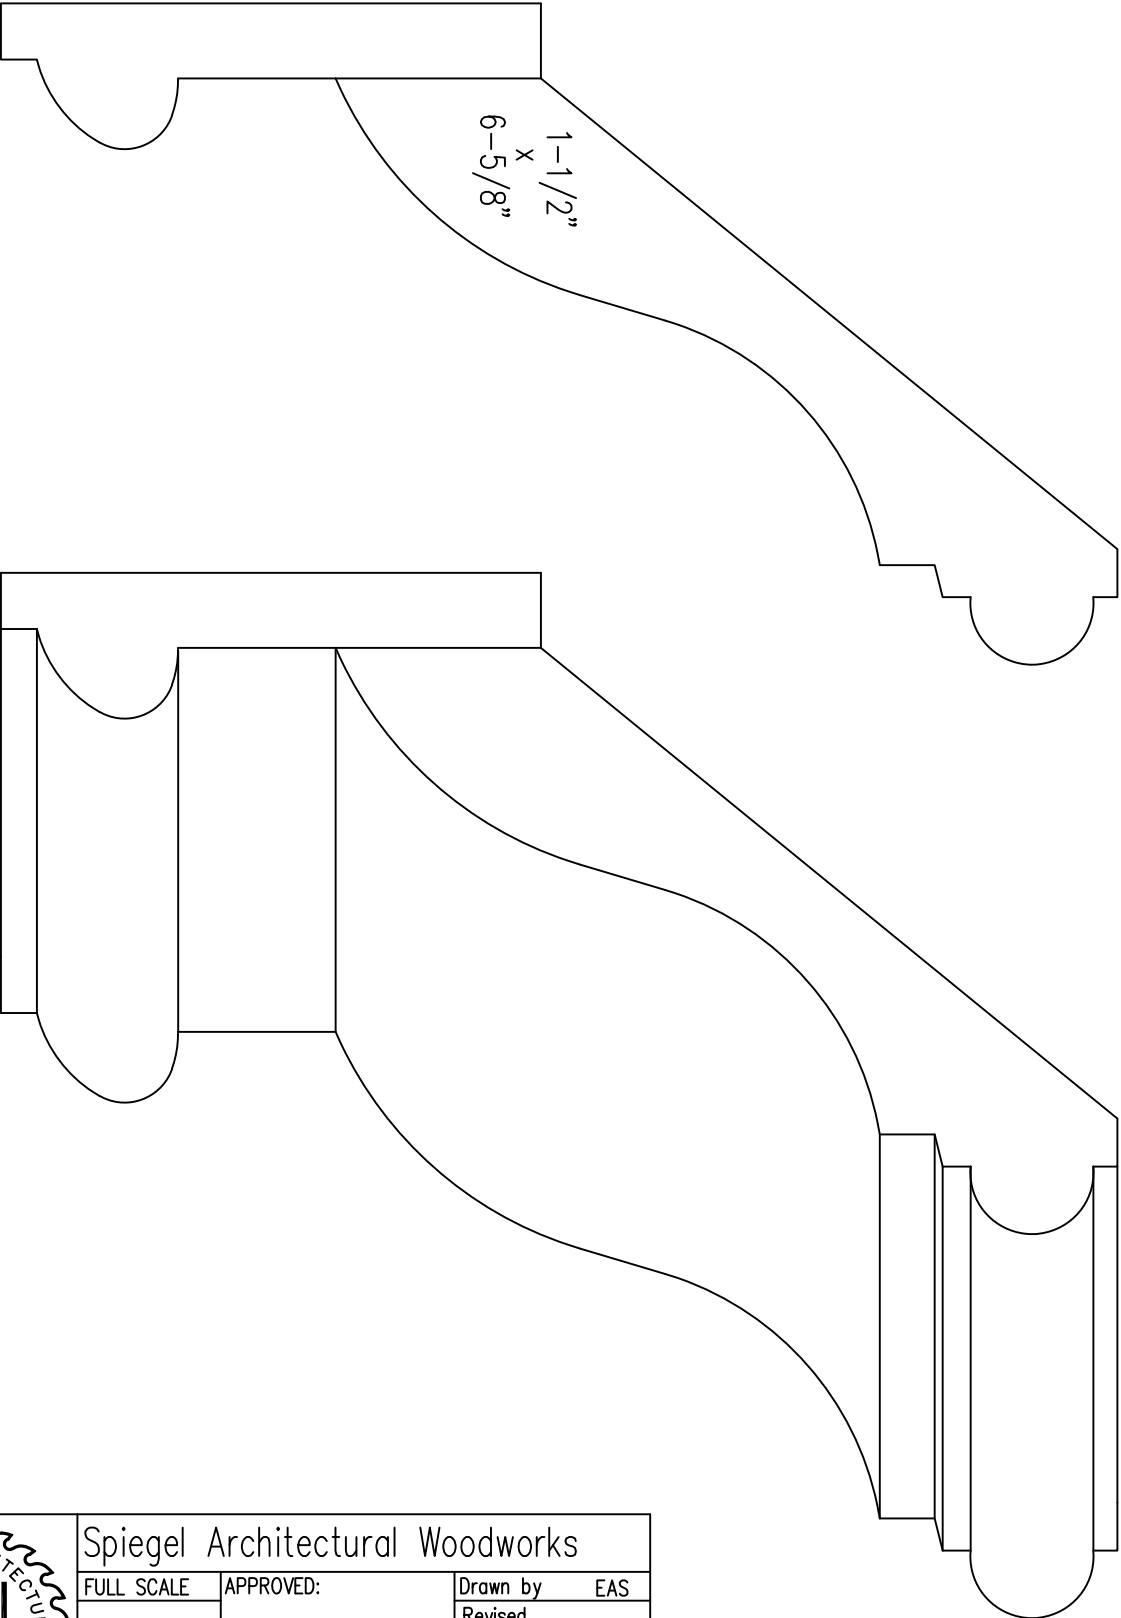

37/16"

53/8"

1-1/2"
x
6-5/8"

SAW 3317

Spiegel Architectural Woodworks			
FULL SCALE	APPROVED:	Drawn by	EAS
		Revised	
SAW 3317		Drawing no.	
		A-1	