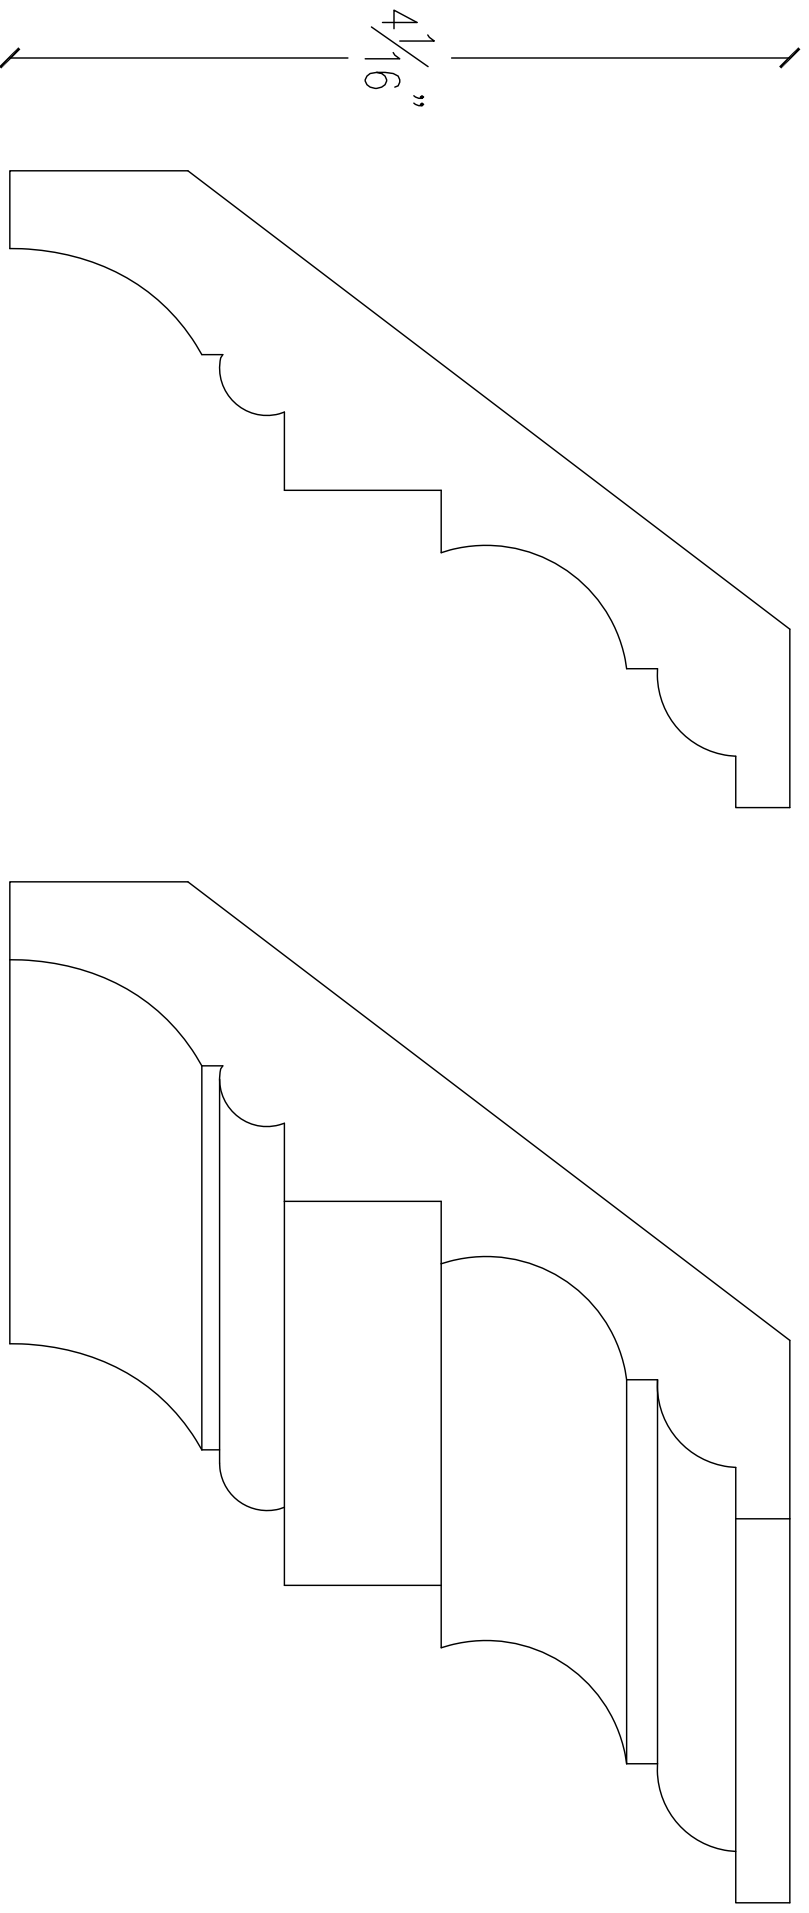

35/16"

SAW 3319 1-1/16" x 5-1/4"

Spiegel Architectural Woodworks	
FULL SCALE	APPROVED:
SAW 3319	Drawn by EAS
	Revised
	Drawing no. A-1